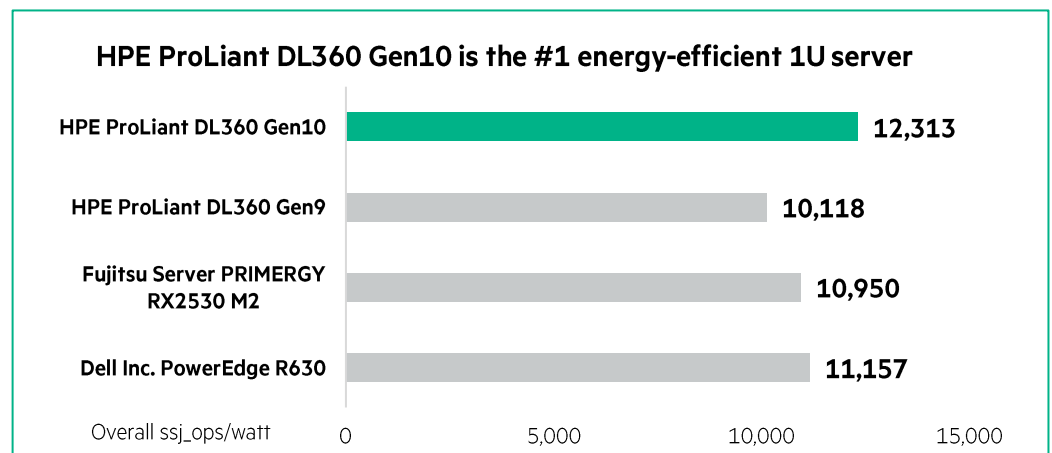

HPE ProLiant DL360 Gen10 is the world's MOST energy-efficient 1U server

22% gain in energy efficiency; up to 12% better than the competition

Executive summary

The HPE ProLiant DL360 Gen10 configured with two Intel® Xeon® Platinum 8180 processors achieved the world record result among 1U servers for energy efficiency and is the first 1U server to break the 12,000 overall ssj_ops/watt barrier. This result shows 22% improvement over the previous generation result of the HPE ProLiant DL360 Gen9, and surpasses performance results from 1U competitors by up to 12%.

Figure 1. Top SPECpower_ssj2008 results.

Key takeaways

- World's MOST energy-efficient 1U server
- First 1U server to break the 12,000 ssj_ops/watt barrier
- 22% gain in energy efficiency compared to HPE ProLiant DL360 Gen9
- Up to 12% more energy efficiency compared to competitors

Customer value with Hewlett Packard Enterprise

HPE servers transform the enterprise by empowering the data-driven organization and enabling outstanding workplace productivity. Performance benchmark results are indicators of the transformative power of HPE servers.

The new HPE Gen10 servers bring relevant and differentiating Innovations, delivering the World's Most Secure Industry Standard Servers¹ for software-defined compute and converged infrastructure to run diverse workloads and applications across traditional and multi-cloud environments.

HPE ProLiant DL360 Gen10

The new HPE ProLiant DL360 Gen10 is the ideal 2P secure platform for diverse workloads in space-constrained environments. Compared to the HPE ProLiant DL360 Gen9, this new generation server provides double the capacity of NVDIMMs, supporting up to 192 GB per system for outstanding performance. The server offers excellent expandability packed in a dense 1U rack design and an agile, secure infrastructure reducing the risk of cyber or physical attacks.

- Improved speed with up to 2 Intel Xeon Processor Scalable Family, up to 28 cores
- Faster Memory with 24 HPE Smart Memory DDR4 2666 MT/s (3.0 TB maximum) DIMMs
- Persistent Memory with up to 12 HPE 16 GB NVDIMMs supporting up to 192 GB per system
- Dynamic tuning of server performance with Intelligent System Tuning (IST)
- Advanced System Management with HPE iLO 5

For more information:

HPE Server benchmarks:

hpe.com/servers/benchmarks

HPE ProLiant DL360 Gen10:

hpe.com/servers/dl360-gen10

¹ Based on external firm conducting cyber security penetration testing of a range of server products from a range of manufacturers, May 2017.